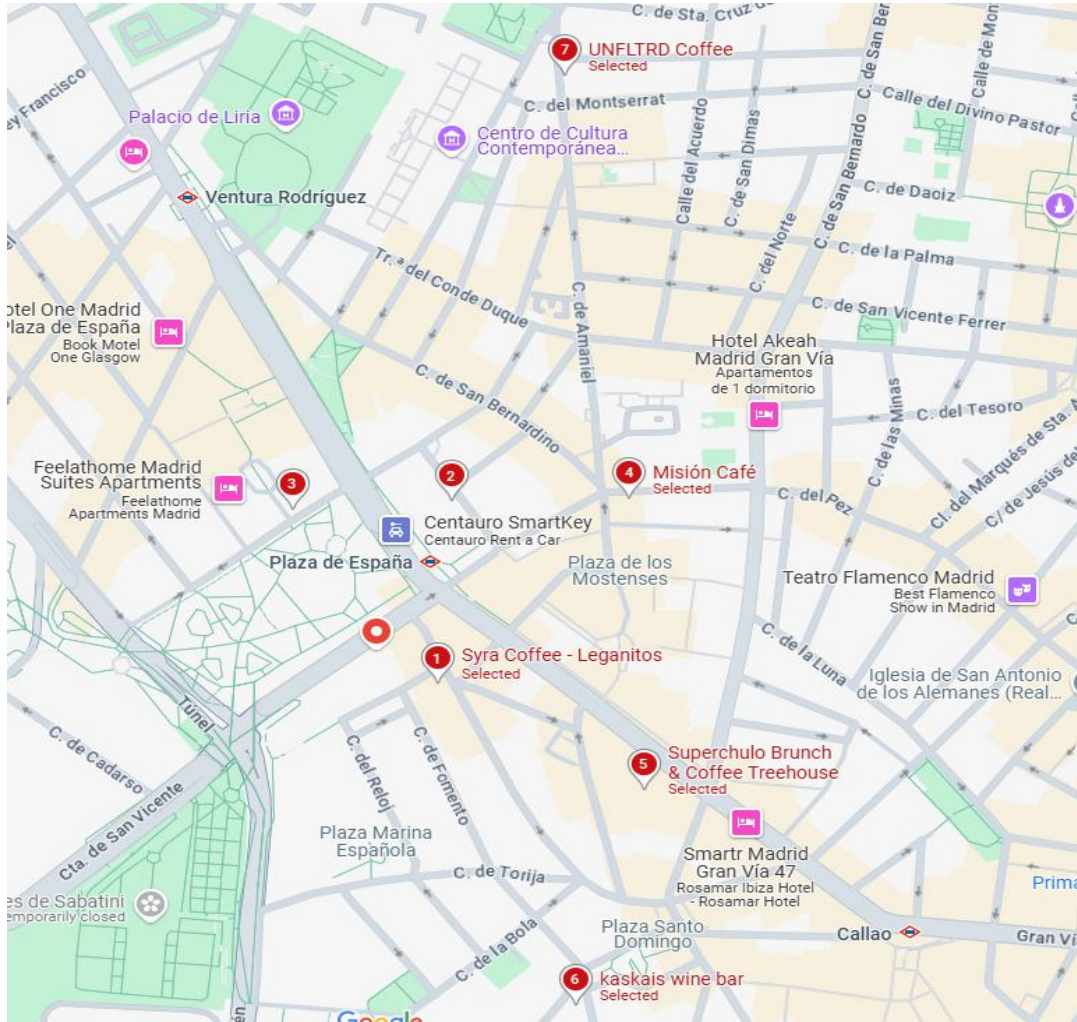

Members' Meeting 2025
12-14 May
Madrid, Spain

Members' Meeting 2025
12-14 May
Madrid, Spain

3	Private networking places	Address	Opening times	Distance from VP Design Hotel	Walking Time from VP Design Hotel
1	Weplan Space Coworking	C. de Cadarso, 8, Moncloa - Aravaca, 28008 Madrid, Spain	9am-8pm	450 meters	6 minutes
2	LIVINK Coworking Templo de Debod	C. de Irún, 23, PISO 1 o, Moncloa - Aravaca, 28008 ENTREPLANTA, Madrid, Spain	8:30am-9pm closed on weekend)	750 meters	10 minutes