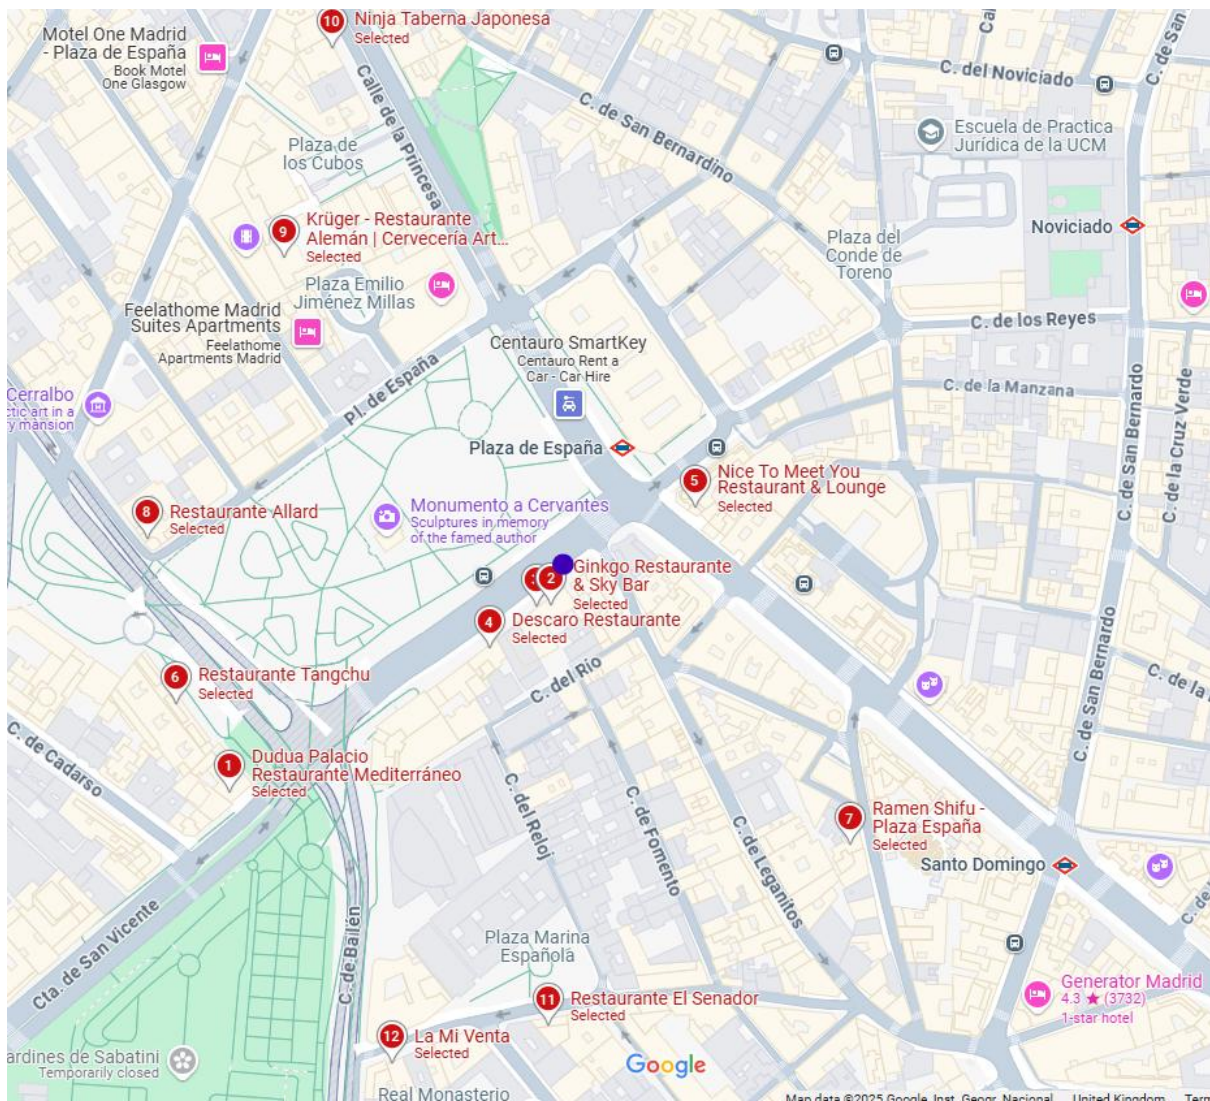

Members' Meeting 2025
12-14 May
Madrid, Spain

10	Ninja Taberna Japonesa	Calle de la Princesa, 13, Moncloa - Aravaca, 28008 Madrid, Spain	12:30 4:30 pm 8 pm–12 am	400 meters	6 minutes
11	Restaurante El Senador	Pl. de la Marina Española, 2, Centro, 28013 Madrid, Spain	1pm-11pm	450 meters	6 minutes
12	La Mi Venta	Pl. de la Marina Española, 7, Centro, 28013 Madrid, Spain	1pm–4:30 pm 7pm–11 pm	450 meters	7 minutes