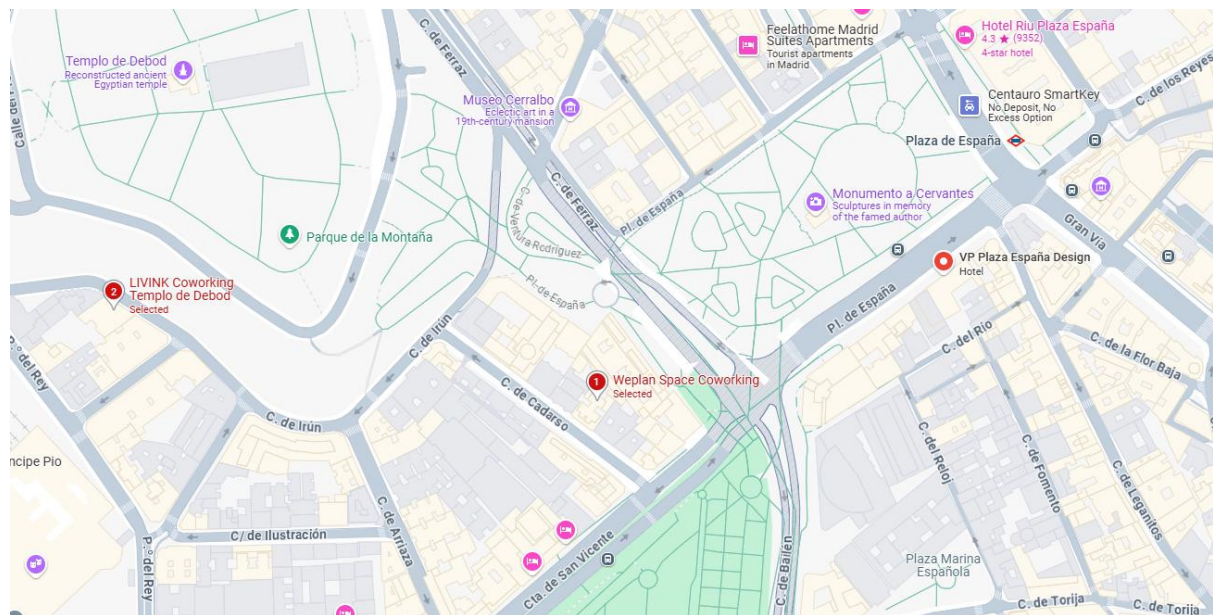

Members' Meeting 2025
12-14 May
Madrid, Spain

3	Private networking places	Address	Opening times	Distance from VP Design Hotel	Walking Time from VP Design Hotel
1	Weplan Space Coworking	C. de Cadarso, 8, Moncloa - Aravaca, 28008 Madrid, Spain	9am-8pm	450 meters	6 minutes
2	LIVINK Coworking Templo de Debod	C. de Irún, 23, PISO 1 o, Moncloa - Aravaca, 28008 ENTREPLANTA, Madrid, Spain	8:30am-9pm closed on weekend)	750 meters	10 minutes